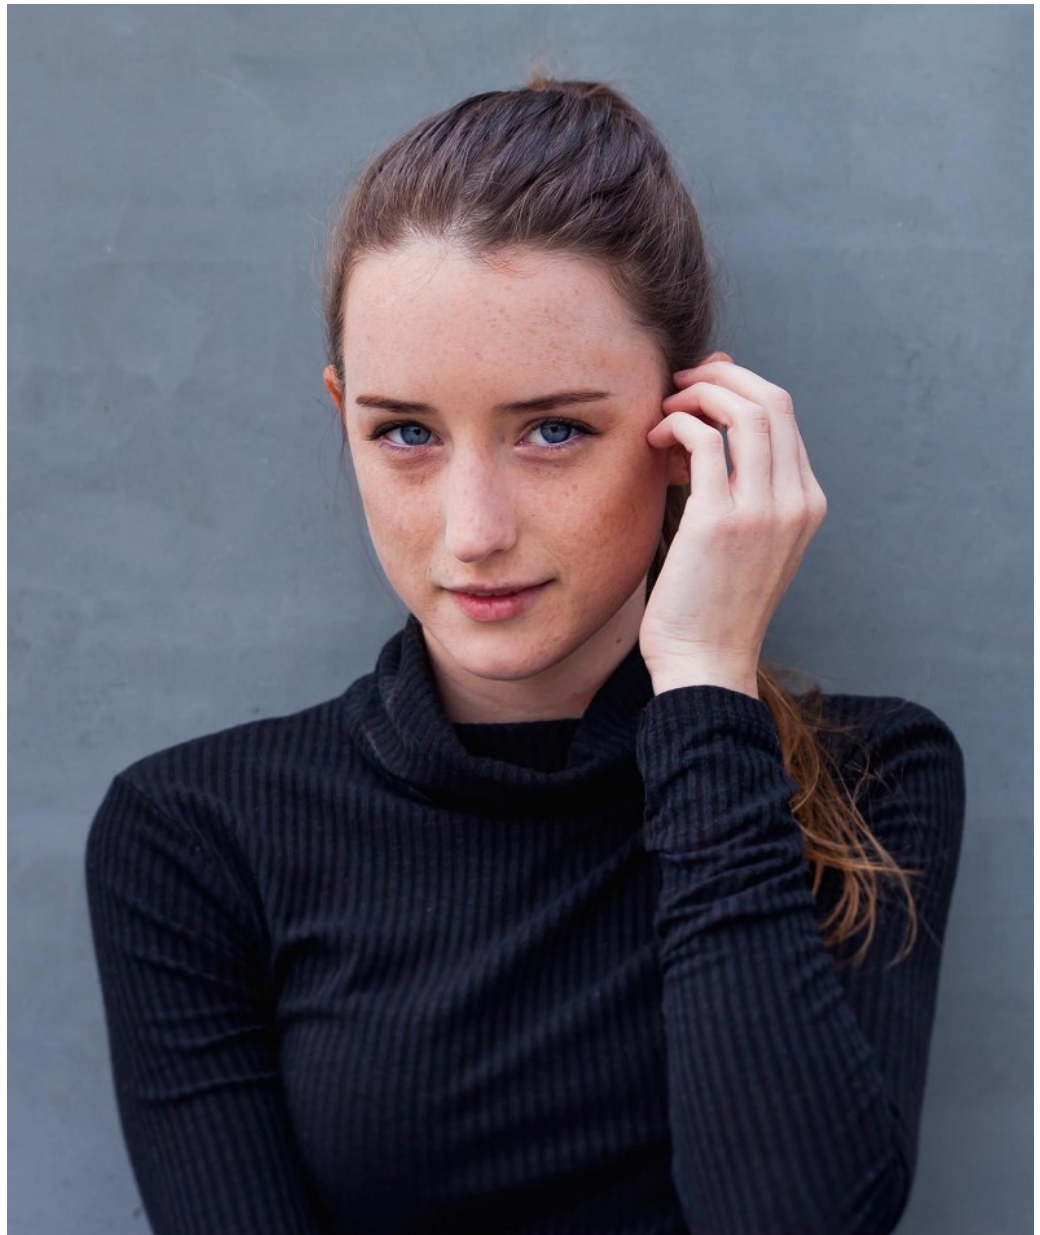

usa

ICE
ARTISTES

amy lecher

hair: brown eyes: blue height: 160cm/5'3" bust: 77cm/30.5" waist: 62cm/24.5" hips: 79 cm/31"

shoes: 3.5 dress: 6-8

iceartistes.co.za

amy lecher

hair: brown eyes: blue height: 160cm/5'3" bust: 77cm/30.5" waist: 62cm/24.5" hips: 79 cm/31"

shoes: 3.5 dress: 6-8

amy lecher

hair: brown eyes: blue height: 160cm/5'3" bust: 77cm/30.5" waist: 62cm/24.5" hips: 79 cm/31"
shoes: 3.5 dress: 6-8

amy letcher

hair: brown eyes: blue height: 160cm/5'3" bust: 77cm/30.5" waist: 62cm/24.5" hips: 79 cm/31"
shoes: 3.5 dress: 6-8