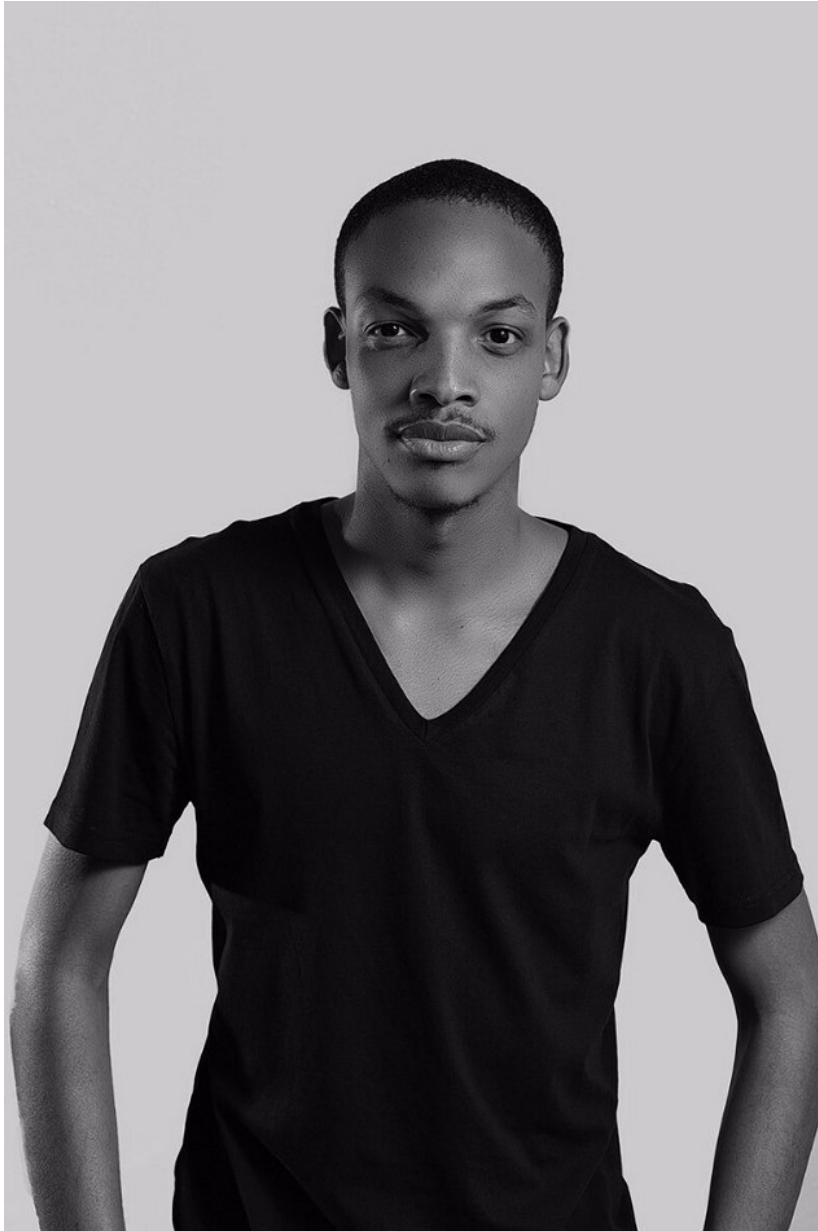

heinrich franse

hair: black eyes: brown height: 172cm/5'7.5" chest: 79cm/31" waist: 63cm/25" collar: 33cm/13"
shoes: 7

iceartistes.co.za

heinrich franse

hair: black eyes: brown height: 172cm/5'7.5" chest: 79cm/31" waist: 63cm/25" collar: 33cm/13"
shoes: 7